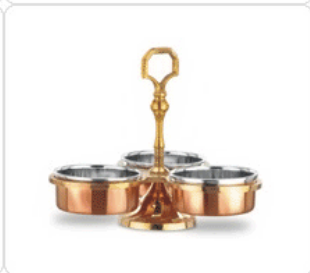

▲ 12 Pcs. Belly Cookware Set, with Capsule Bottom 2.5 mm

▲ 10 Pcs. Belly Dutch Oven Set with Capsule Bottom 2.5 mm

Design Pattern BAMBOO Thickness: 2mm	Design Pattern BNAT Thickness: 2mm	Design Pattern FESTIVAL Thickness: 2mm	Design Pattern FRENCH Thickness: 2mm	Design Pattern MORNING Thickness: 2mm	Design Pattern ROSE Thickness: 2mm	Design Pattern PARMA Thickness: 2mm	Design Pattern TAJ Thickness: 2mm	Design Pattern STYLE Thickness: 2mm	Design Pattern MILLENNIUM Thickness: 4mm	Design Pattern FIESTA Thickness: 3mm	Design Pattern BAMBOO Thickness: 2mm