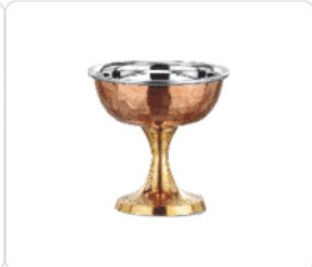

▲ 12 Pcs. Belly Cookware Set, with Capsule Bottom 2.5 mm

▲ 10 Pcs. Belly Dutch Oven Set with Capsule Bottom 2.5 mm

Design Pattern BAMBOO Thickness: 2mm	Design Pattern BNAT Thickness: 2mm	Design Pattern FESTIVAL Thickness: 2mm	Design Pattern FRENCH Thickness: 2mm	Design Pattern MORNING Thickness: 2mm	Design Pattern ROSE Thickness: 2mm	Design Pattern PARMA Thickness: 2mm	Design Pattern TAJ Thickness: 2mm	Design Pattern STYLE Thickness: 2mm	Design Pattern MILLENNIUM Thickness: 4mm	Design Pattern FIESTA Thickness: 3mm	Design Pattern BAMBOO Thickness: 2mm