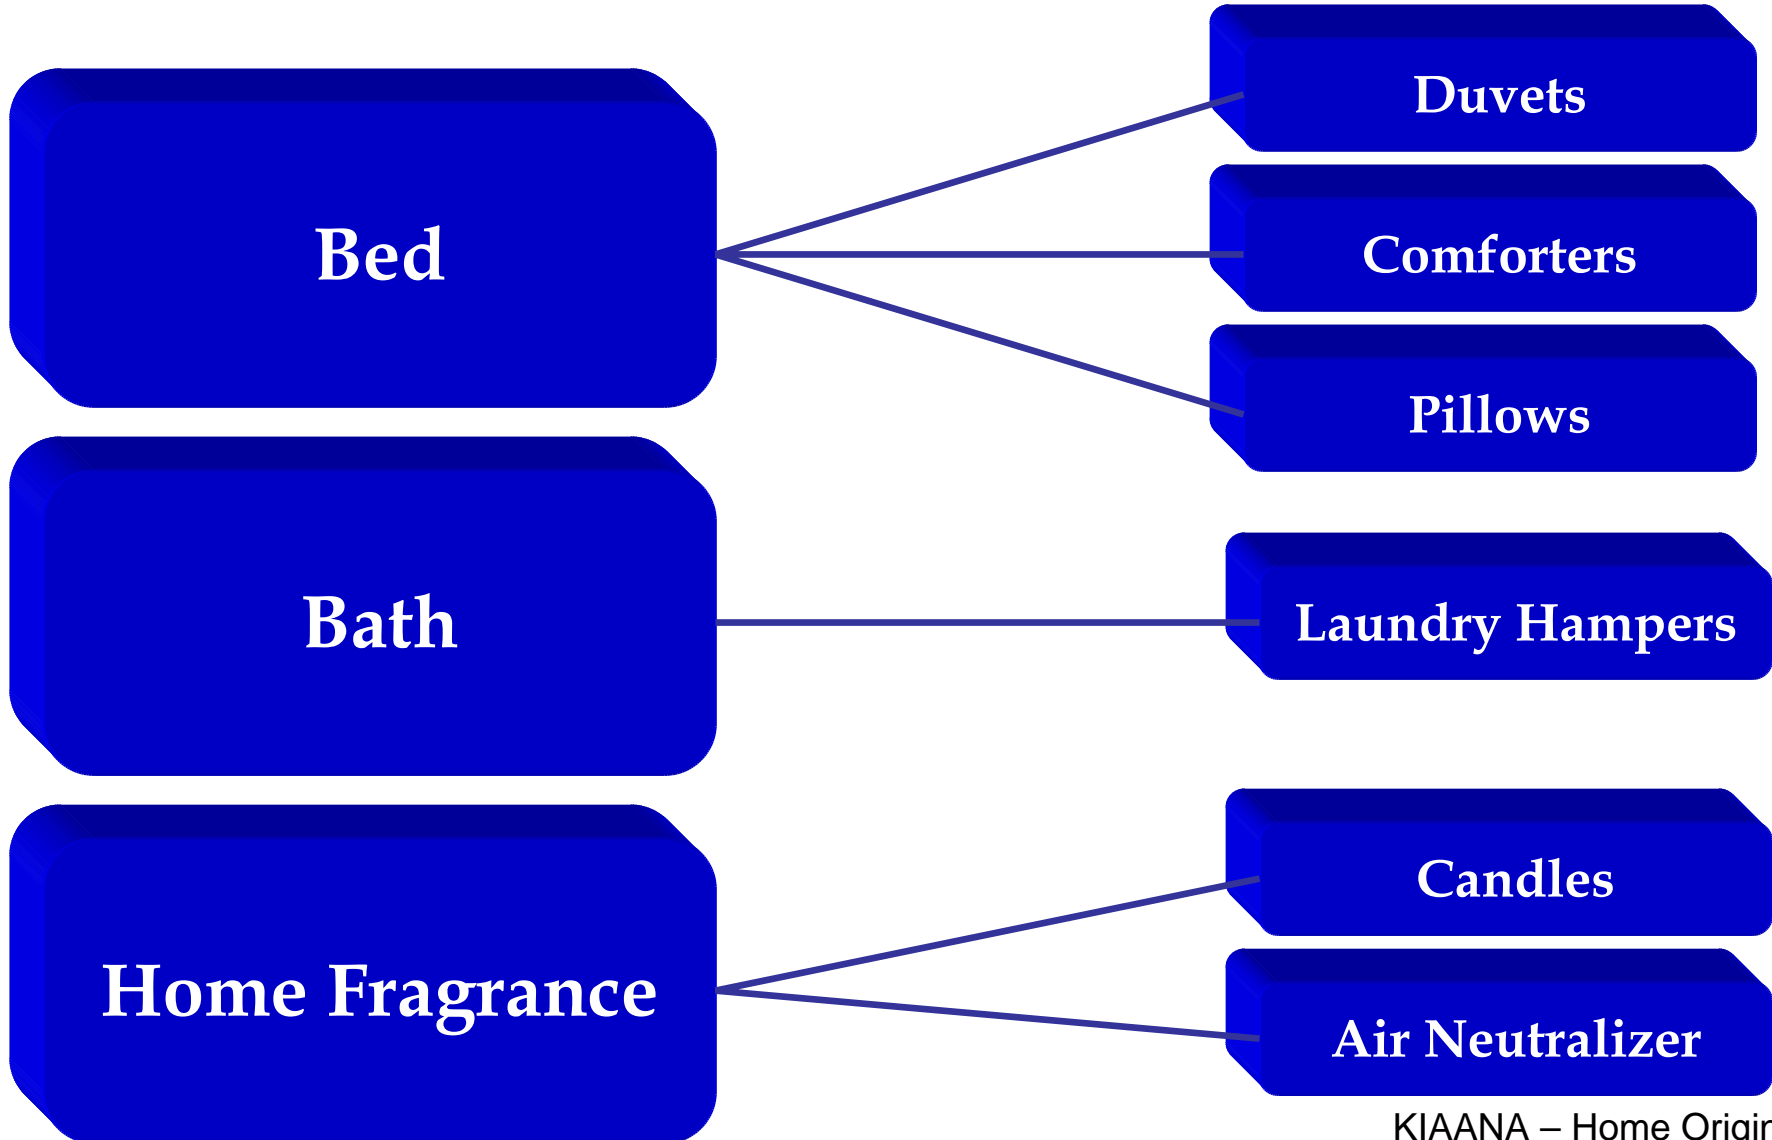

The Brand - KIAANA

Product USP

Affordable & Approachable

Modern Lifestyle Evolved

KIAANA Product Categories Launched in India

Bed

Duvets

**Super Soft
(White)**

**Cloud
(White)**

Bed-Duvet-Super Soft

- **Microfiber Duvet & Comforter only White**
- **All Season**
- **Special Temperature control fill**
- **With Hypo allergenic treatment**
- **Machine Washable**
- **Latest technology down alternate fill**
- **One pillow case with single comforter and two with double comforter**

Bed-Duvet-Super Soft

Size Single with 1 Sham Cover
Dimension 154 x 229 cms (60 x 90 “)
MRP Rs. 2299.00
Colors White
Case 6 pcs.

Size Double with 2 Sham Covers
Dimension 229 x 274 cms (90 x 108 “)
MRP Rs. 3499.00
Colors White
Case 6 pcs.

Bed-Pillow-Side Sleeper

KIAANA[®]
home originale
U.S.A.

Side Sleeper
K 507

KIAANA – Home Originale

Bed-Pillow-Luxury Quilted

- **The Luxury Quilted Wake Up Fresh Pillow**
- **The Luxury Microfiber fill like a Cloud**
- **Luxuriously soft and lofty**
- **Quilted for long lasting life**
- **Improves blood circulation**
- **Dust mite resistant**
- **Machine Washable**
- **Size: 46 x 69 cms**
- **Color: White, Case: 10 pcs**
- **MRP: Rs.1399.00**