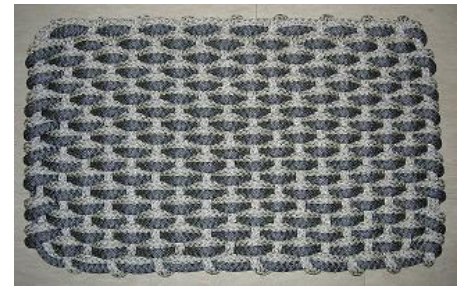

Double Color

Size: 14" x 23"
17" x 27"

Tan

Brown

Maroon

Ink Blue

Olive Green

MS Grey